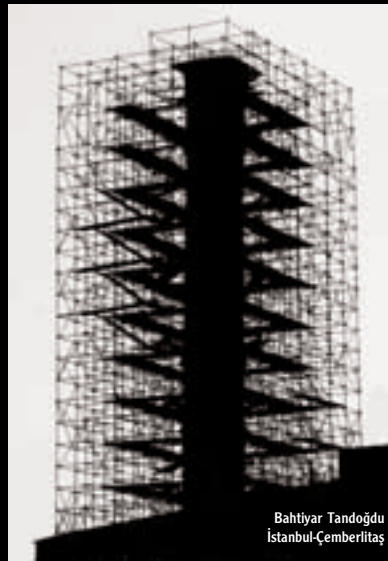

Ebru Baraz
Nikon D70
Lens: Sigma 70-300 mm f/4-5.6 Apo Macro DG

Fuat Delibaş
Nikon D70s

Burcu Esen
Çeşme
NIKON COOLPIX S4

Serhat, McKrees, Koc
Ankara Bahçelievler
2005 Nisan
Panasonic DMC FZ30

Bahtiyar Tandoğdu
İstanbul-Çemberlitaş